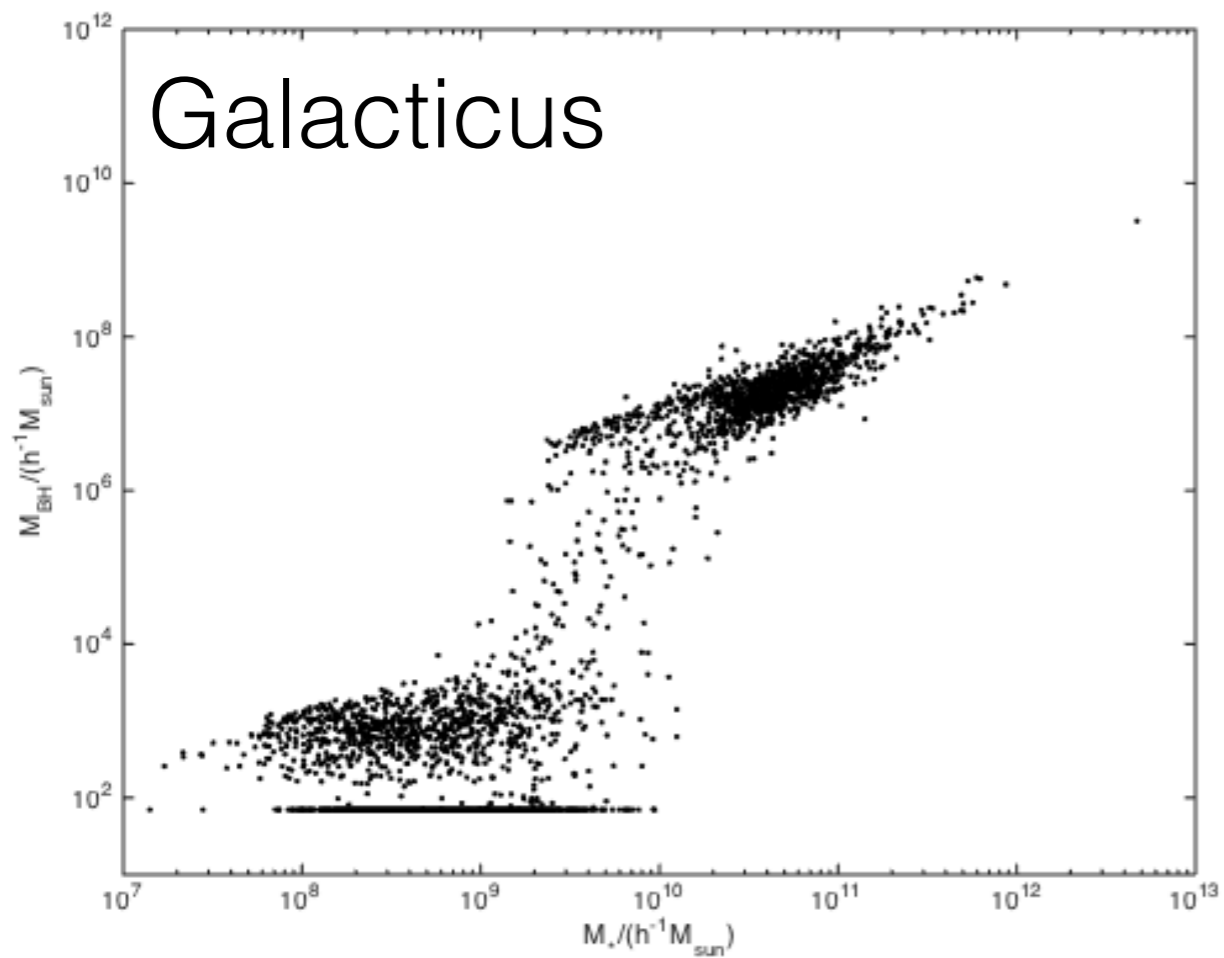

SAMs

Stuart Muldrew

Morgana

Stellar Mass Function

Massive Galaxy Growth

Colour-Magnitude Diagram

Galform

Galacticus

SFR

SMBHs

Warning: Apples v Pears