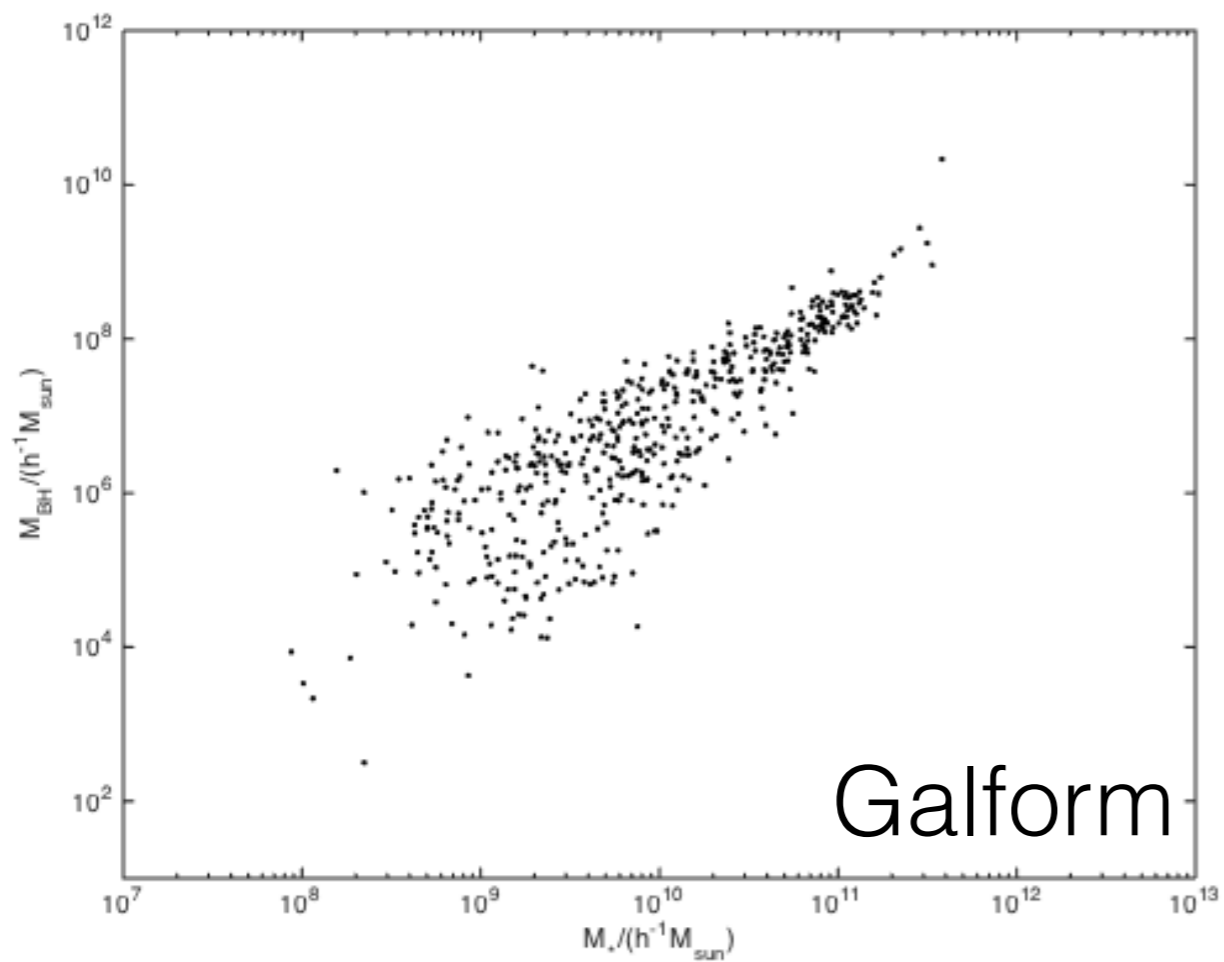

SAMs

Stuart Muldrew

Morgana

Stellar Mass Function

Massive Galaxy Growth

Colour-Magnitude Diagram

Galform

Galacticus

SFR

SMBHs

Warning: Apples v Pears