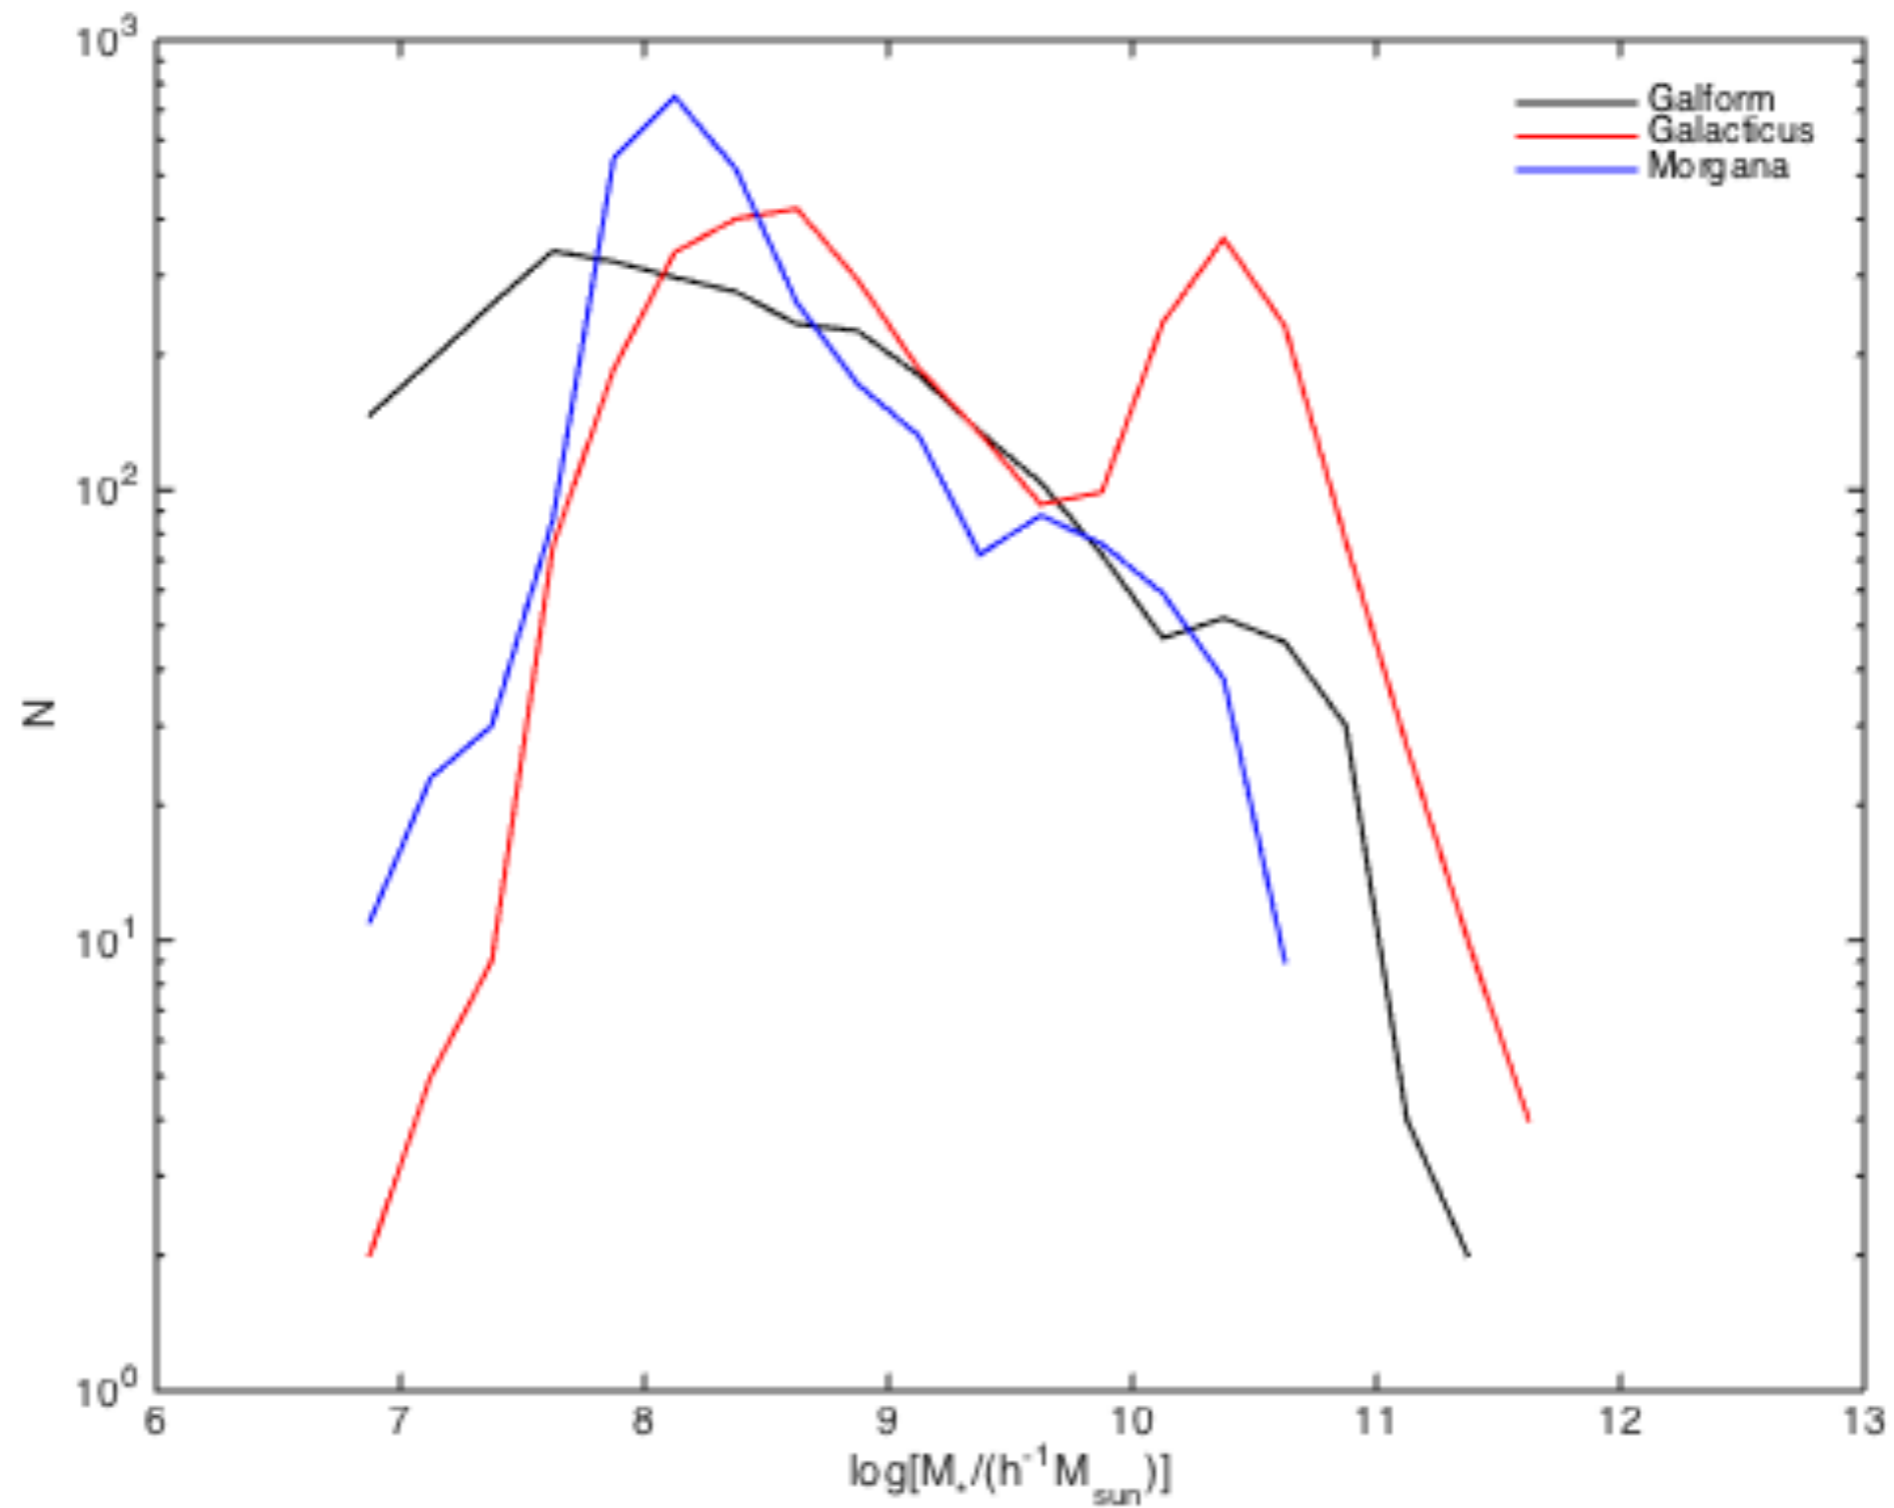

SAMs

Stuart Muldrew

Morgana

Stellar Mass Function

Massive Galaxy Growth

Colour-Magnitude Diagram

Galform

Galacticus

SFR

SMBHs

Warning: Apples v Pears