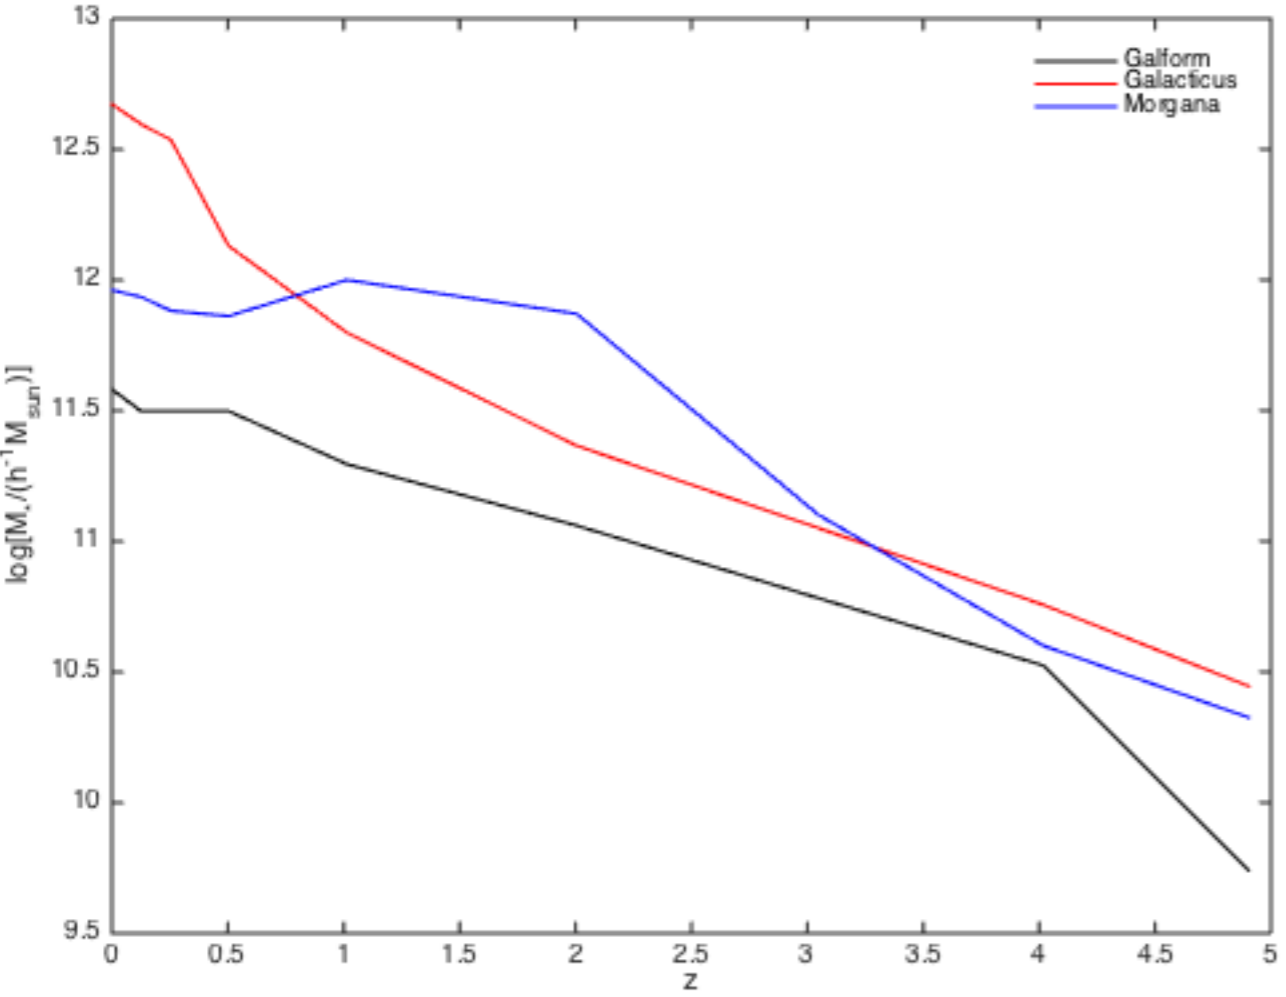

SAMs

Stuart Muldrew

Morgana

Stellar Mass Function

Massive Galaxy Growth

Colour-Magnitude Diagram

Galform

Galacticus

SFR

SMBHs

Warning: Apples v Pears