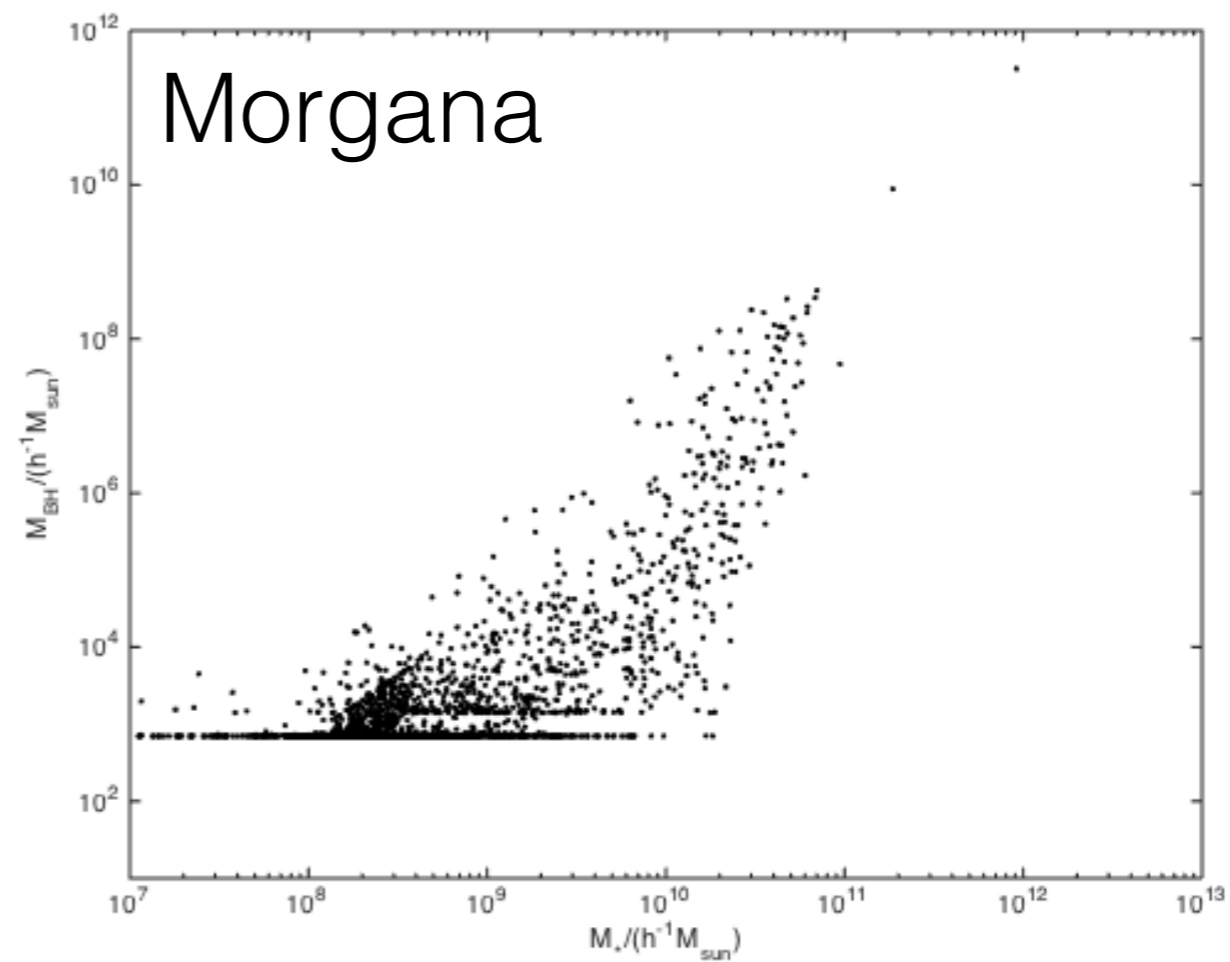

SAMs

Stuart Muldrew

Morgana

Stellar Mass Function

Massive Galaxy Growth

Colour-Magnitude Diagram

Galform

Galacticus

SFR

SMBHs

Warning: Apples v Pears