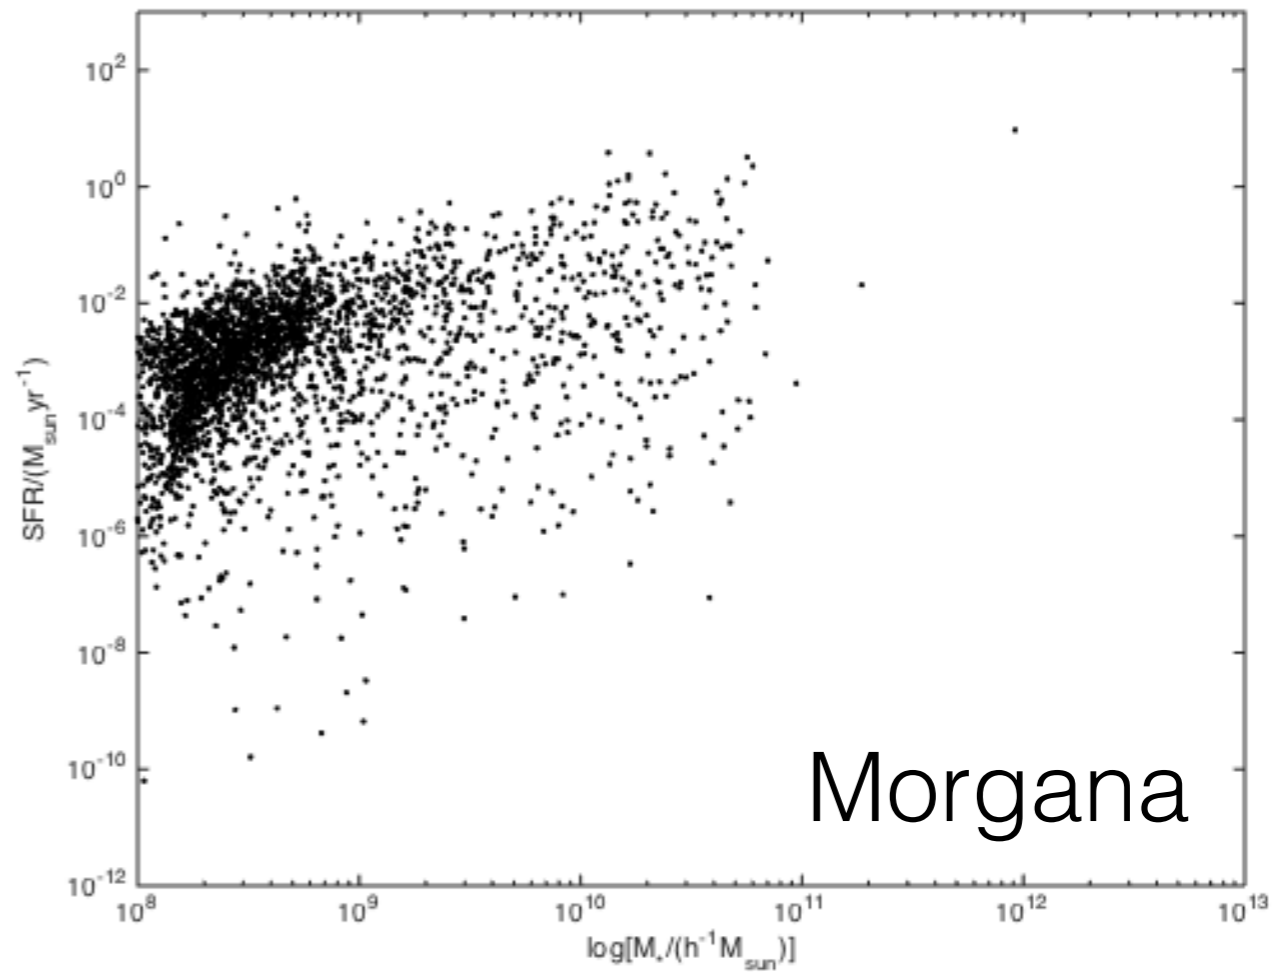

SAMs

Stuart Muldrew

Morgana

Stellar Mass Function

Massive Galaxy Growth

Colour-Magnitude Diagram

Galform

Galacticus

SFR

SMBHs

Warning: Apples v Pears